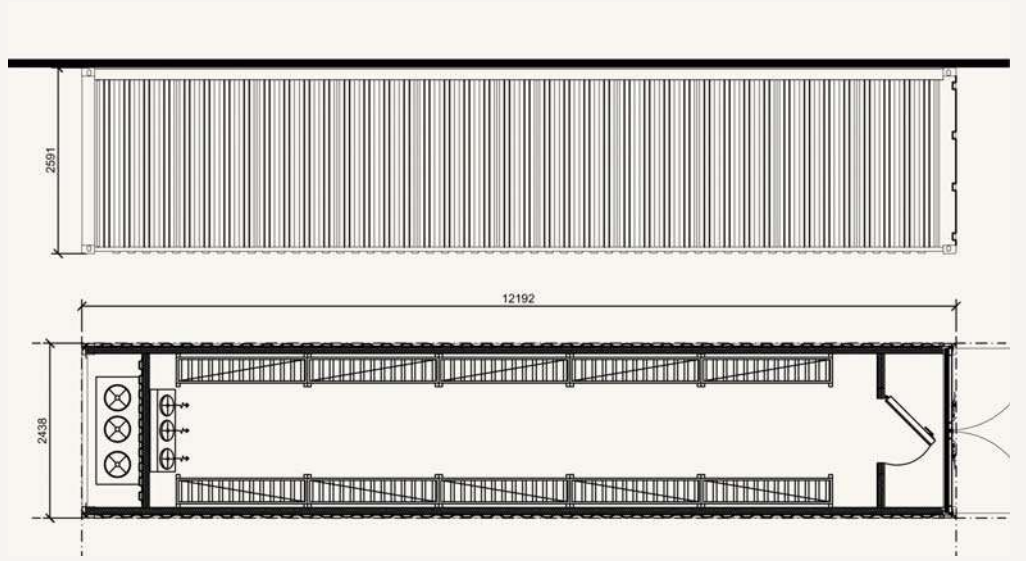

ISO KONTEYNERLER

ISO SOĞUK HAVA DEPOSU ISO COLD STORAGE