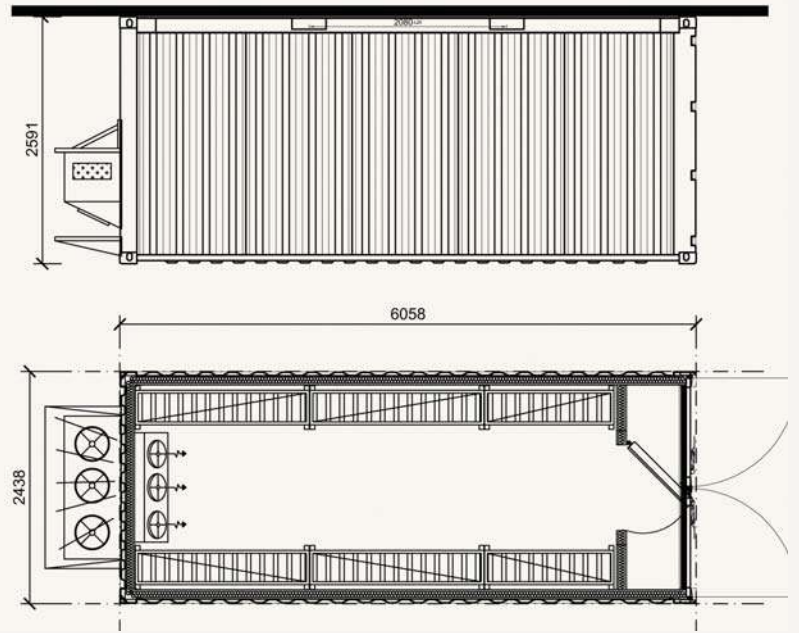

ISO DONDURUCU DEPO ISO FREEZER STORAGE